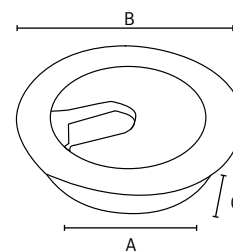

CABLE OUTLETS

CABLE ENTRY CAPS – ALUMINIUM

- High quality metal grommets for cable entry points in office and furniture workstations
- 2 Piece design
- 2 Sizes for 60mm or 76mm boring
- Satin aluminium finish

CODES	A	B	C	PACK SIZE
255.70456.301	80	80	13	1