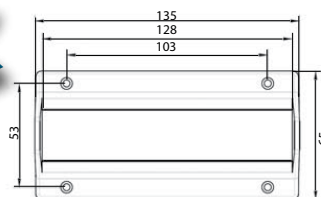

UNIQUE
TO ARTIA