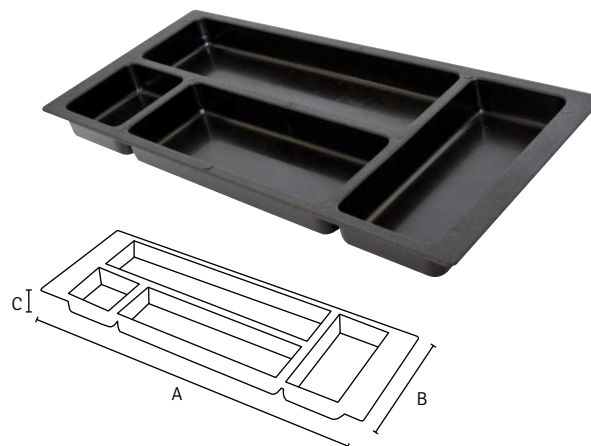

PEN TRAY

- Plastic 4 compartment
- Made in Australia
- Black finish

CODE	A	B	C	PACK SIZE
205.10334.002	325	142	23	42