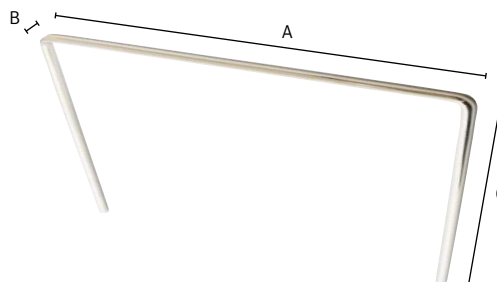

DIVIDER

SHELF DIVIDER

- Divider for files, cd's, catalogues etc
- U shape
- Fits into 5mm diameter holes
- Nickel plate finish

CODES	A	B	C	PACK SIZE
054438	193	5	195	200