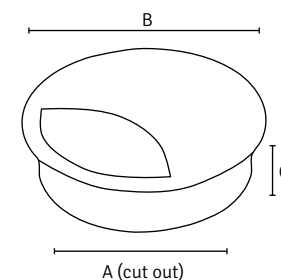

CABLE OUTLETS

NOTES

CABLE ENTRY CAPS - EXIT

- High quality attractive zinc diecast cable outlet cover
- Snap lock function prevents cover falling off
- 2 Sizes for 60mm or 80mm boring
- Flexible brush seal
- Brushed satin chrome, brushed nickel and white finishes

CODES	FINISH	A	B	C	PACK SIZE
328601	.388	60	67	23	12
328602	.412	60	67	23	12
328800	.001	80	88	23	12
328801	.388	80	88	23	12
328802	.412	80	88	23	12