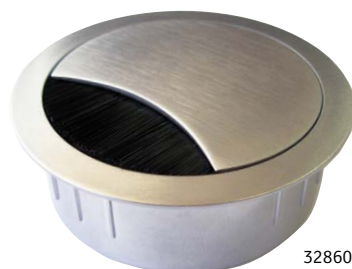

CABLE OUTLETS

NOTES

328602

CABLE ENTRY CAPS - EXIT

- High quality attractive zinc diecast cable outlet cover
- Snap lock function prevents cover falling off
- 2 Sizes for 60mm or 80mm boring
- Flexible brush seal
- Brushed satin chrome, brushed nickel and white finishes

CODES	FINISH	A	B	C	PACK SIZE
328601	.388	60	67	23	12
328602	.412	60	67	23	12
328800	.001	80	88	23	12
328801	.388	80	88	23	12
328802	.412	80	88	23	12