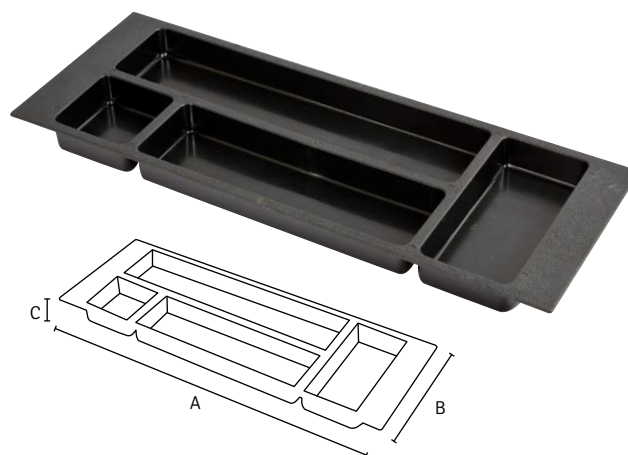

CODES	A	B	C	PACK SIZE
054438	193	5	195	200

CABLE CLAMP

BMB 

NOTES

UNIVERSAL CABLE CLAMP

- Cost effective
- Little storage room
- Adaptable to any situation
- Can manage cables around corners
- 1 box = 25 pieces

CODES	DESCRIPTION	FINISH
327032	7 Cables, 30cm high, 135x65mm	black

PEN TRAYS

artia

PEN TRAY

- Plastic 4 compartment
- Made in Australia
- Black finish

CODE	A	B	C	PACK SIZE
205.10334.002	325	142	23	42

PEN TRAYS

- Plastic 4 compartment
- Made in Australia
- White and black finishes

CODE	A	B	C	PACK SIZE
205.10394.001	390	142	25	36
205.10394.002	390	142	25	36

722.107XX
TABLE LEGS

111.33XXX
FINGER PULLS

141.593XX
HANDLES