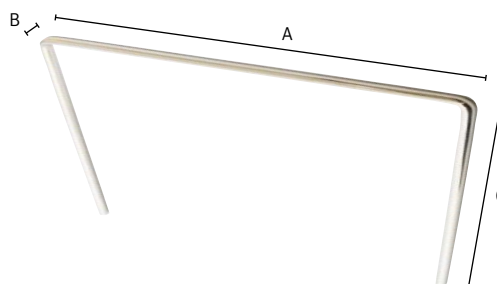

CODES	A	B	C	PACK SIZE
255.70456.301	80	80	13	1

NOTES

CABLE ENTRY CAPS – PLASTIC

- Attractive and economical push-in caps dress cable entry points in office and furniture workstations
- Swivelling cover plates provide cable entry openings
- 2 Sizes for 60mm or 80mm boring
- Beige, black, oyster grey, silver grey, and white finishes

CODES	FINISH	A	B	C	PACK SIZE
047060	.016	60	71	21	250
047062	.002	60	71	21	250
047068	.015	60	71	21	250
047075	.014	60	71	21	250
047080	.001	60	71	21	250
047090	.016	80	91	21	300
047092	.002	80	91	21	300
047100	.001	80	91	21	300
047098	.015	80	91	21	300

.001 WHITE

.002 BLACK

.014 SILVER GREY

.015 OYSTER GREY

.016 BEIGE

DIVIDER

SHELF DIVIDER

- Divider for files, cd's, catalogues etc
- U shape
- Fits into 5mm diameter holes
- Nickel plate finish

CODES	A	B	C	PACK SIZE
054438	193	5	195	200

CABLE CLAMP

BMB 

NOTES

UNIVERSAL CABLE CLAMP

- Cost effective
- Little storage room
- Adaptable to any situation
- Can manage cables around corners
- 1 box = 25 pieces