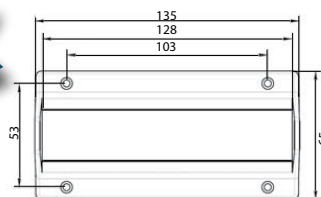

CABLE CLAMP

BMB

NOTES