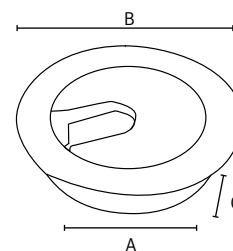

276 CABLE OUTLETS

278 DIVIDER

OFFICE FURNITURE EQUIPMENT

279 CABLE CLAMP

279 PEN TRAYS

CABLE OUTLETS

CABLE ENTRY CAPS – ALUMINIUM

- High quality metal grommets for cable entry points in office and furniture workstations
- 2 Piece design
- 2 Sizes for 60mm or 76mm boring
- Satin aluminium finish

CODES	A	B	C	PACK SIZE
255.70456.301	80	80	13	1

NOTES

CABLE ENTRY CAPS – PLASTIC

- Attractive and economical push-in caps dress cable entry points in office and furniture workstations
- Swivelling cover plates provide cable entry openings
- 2 Sizes for 60mm or 80mm boring
- Beige, black, oyster grey, silver grey, and white finishes

CODES	FINISH	A	B	C	PACK SIZE
047060	.016	60	71	21	250
047062	.002	60	71	21	250
047068	.015	60	71	21	250
047075	.014	60	71	21	250
047080	.001	60	71	21	250
047090	.016	80	91	21	300
047092	.002	80	91	21	300
047100	.001	80	91	21	300
047098	.015	80	91	21	300

- Plastic 4 compartment
- Made in Australia
- White and black finishes

CODE	A	B	C	PACK SIZE
205.10394.001	390	142	25	36
205.10394.002	390	142	25	36

722.107XX
TABLE LEGS

111.33XXX
FINGER PULLS

141.593XX
HANDLES