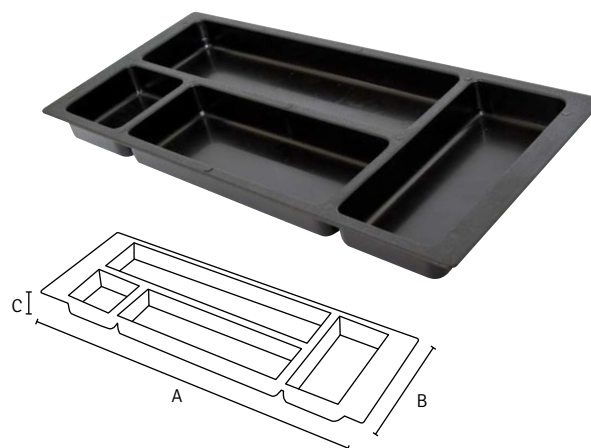

CODES	A	B	C	PACK SIZE
054438	193	5	195	200

CABLE CLAMP

BMB 

NOTES

UNIVERSAL CABLE CLAMP

- Cost effective
- Little storage room
- Adaptable to any situation
- Can manage cables around corners
- 1 box = 25 pieces

CODES	DESCRIPTION	FINISH
327032	7 Cables, 30cm high, 135x65mm	black

PEN TRAYS

artia

PEN TRAY

- Plastic 4 compartment
- Made in Australia
- Black finish

CODE	A	B	C	PACK SIZE
205.10334.002	325	142	23	42

PEN TRAYS

- Plastic 4 compartment
- Made in Australia
- White and black finishes

CODE	A	B	C	PACK SIZE
205.10394.001	390	142	25	36
205.10394.002	390	142	25	36

722.107XX
TABLE LEGS

111.33XXX
FINGER PULLS

141.593XX
HANDLES