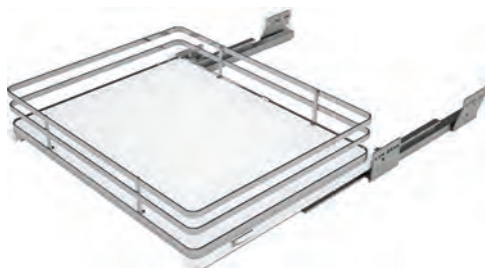

KITCHEN STORAGE

SIGE PULL OUT PANTRY UNITS

► Sige Tandem Pull-Out Pantry

- Pull-out tandem dispenser
- Soft-opening and soft-closing
- 6 internal baskets with 6 door-mounted baskets
- Internal frame moves forward through door opening action
- 50kg load capacity
- Solid white melamine base
- Flat railing with high quality chrome-plating
- 1800mm high
- Reversible for left-hand or right-hand installation
- Suits 600mm external cabinet width
- Made In Italy

Code		W	D	H
191415#	600	560	470	1800

For technical information, please refer to the end of this catalogue section.

► Sige Pull-Out Shelf / Basket

- Pull-out shelf
- Grass full-extension 40kg soft-close drawer slides
- Solid white melamine base
- Flat railing with high quality chrome plating
- Suit 450mm or 600mm external cabinet width
- Made In Italy

Code		W	D	H
191404	450	410-418	500	160
191405	600	560-568	500	160

For technical information, please refer to the end of this catalogue section.