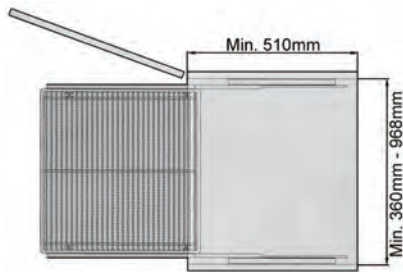

KITCHEN STORAGE

ARTIA CABINET HARDWARE SYSTEMS PULL OUT CABINET UNITS

▶ Artia Cabinet Hardware Systems Pull-Out Organiser

- Full extension pull-out baskets
- Fitted with full extension ball bearing slides

Code	Description	Basket Dimensions
551.OS4D4046.340	400mm Cabinet Width	130 x 307 x 480
551.OS4D4546.340	450mm Cabinet Width	130 x 357 x 480
551.OS4D5046.340	500mm Cabinet Width	130 x 407 x 480
551.OS4D6046.340	600mm Cabinet Width	130 x 507 x 480
551.OS4D7046.340	700mm Cabinet Width	130 x 607 x 480
551.OS4D8046.340	800mm Cabinet Width	130 x 707 x 480
551.OS4D9046.340	900mm Cabinet Width	130 x 807 x 480
551.OS4D1046.340#	1000mm Cabinet Width	130 x 907 x 480