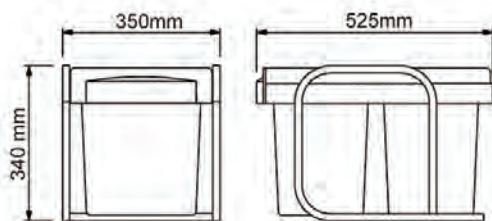

▶ Kimberley™ 30L Twin Bin Waste Organiser (350mm Wide)

- 30L storage capacity
- Uniquely stackable construction
- Robust solid tubular metal frame
- Removeable hi-impact plastic bins – easy to clean
- Suit left or right hand opening
- Cleverly designed closed lid results in minimal airflow, preventing odours

Code	D	W	H	Colour	Size
565.KRB06.001	525mm	350mm	340mm	White	30 Litre