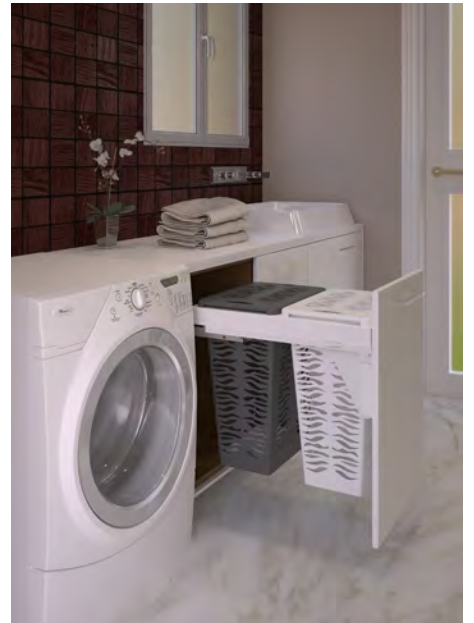

KITCHEN STORAGE

SIGE LAUNDRY HAMPERS

► Sige Double Laundry Hamper

- 2 x 30 litre integrated laundry hamper
- Side-mounting
- Grass over-extension soft-close slides
- Quality hampers buckets with air vents to the sides. Solid base, including lids
- Colour-coded hampers simplify laundry sorting
- Moulded lip around top for easy removal
- Pitch & height adjustable door bracket
- Load capacity 40kg
- Made In Italy

Code		W	D	H
191506	450	410-418	555	580

For technical information, please refer to the end of this catalogue section.

► Sige Single Laundry Hamper

- 1 x 53 litre integrated laundry hamper
- Side-mounting
- Grass over-extension soft-close slides
- Quality polypropylene hamper with air vents to the side. Solid
- Moulded lip around top for easy removal
- Pitch & height adjustable door bracket
- Load capacity 40kg
- White
- Made In Italy

Code		W	D	H
191505	450	410-418	505	590