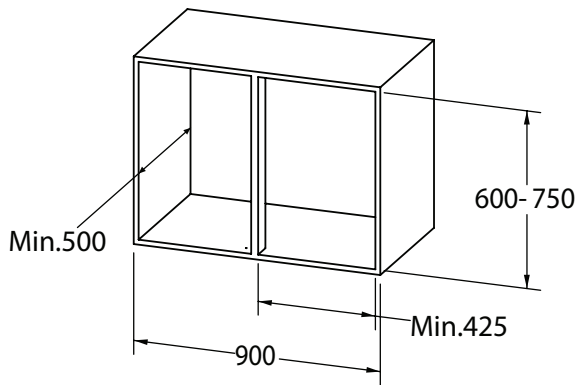

KITCHEN STORAGE

TECHNICAL INFORMATION

FOR DETAILED INSTALLATION INSTRUCTIONS, PLEASE VISIT WWW.ARTIA.COM.AU / WWW.ARTIA.CO.NZ

► VIVID Swing Corner PRO page 17

Code	☐	W	D	H
VKS.SCP.900L.W	900 (left)	788	466	600-750
VKS.SCP.900R.W	900 (right)	788	466	600-750

VKS.SCP.900R.W