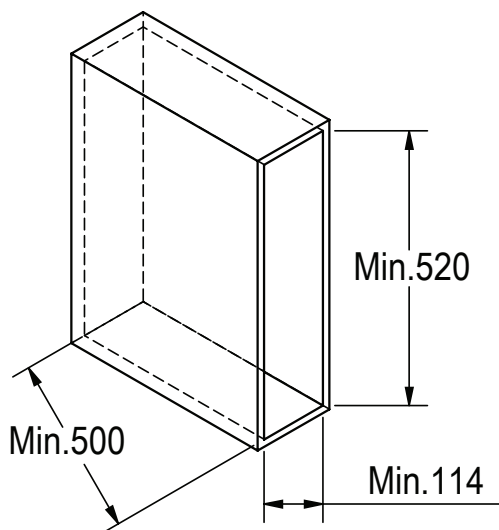

▶ VIVID Side-Mounted Pull-Out – 2 Baskets page 20

Code	☐	W	D	H
VKS.UCP.150SM.C	150	109	485	480