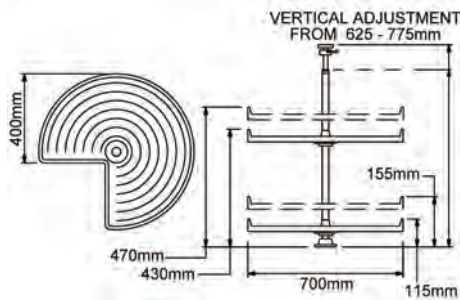

Code	Description
767001	720mm diameter; white