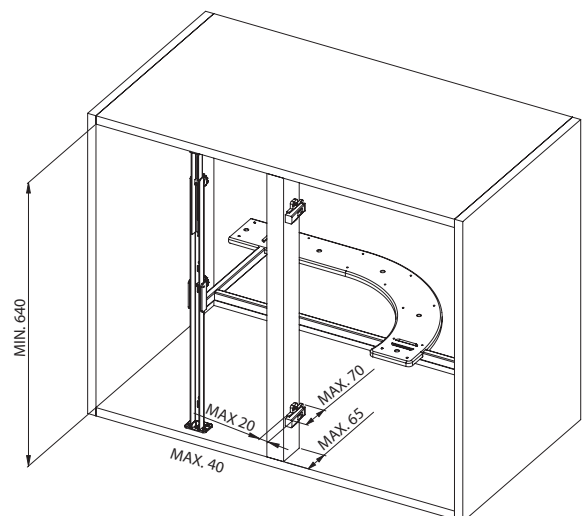

► Sige Pull-Out Swing Corner – Installation Pole page 08

Code	Installation	☐
191424	Left	900 x 900
191425	Right	900 x 900