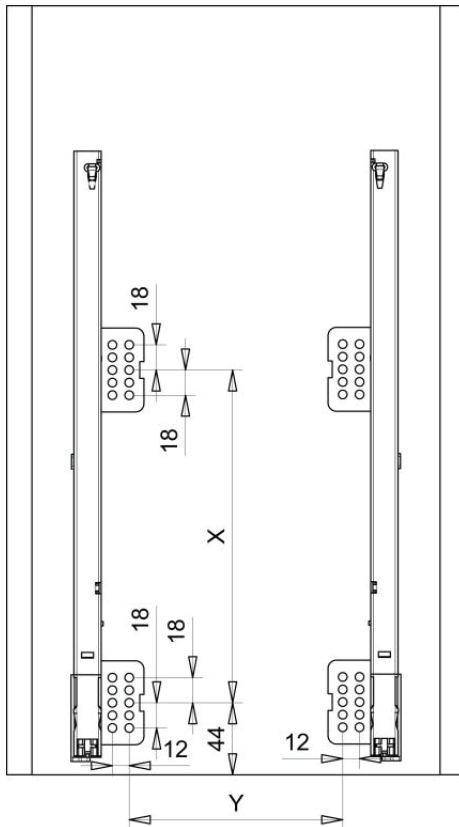

KITCHEN STORAGE

TECHNICAL INFORMATION

FOR DETAILED INSTALLATION INSTRUCTIONS, PLEASE VISIT WWW.ARTIA.COM.AU / WWW.ARTIA.CO.NZ

► Sige Undersink Organiser page 07

Code	Icon	W	D	H	
191420		300	230	500	440