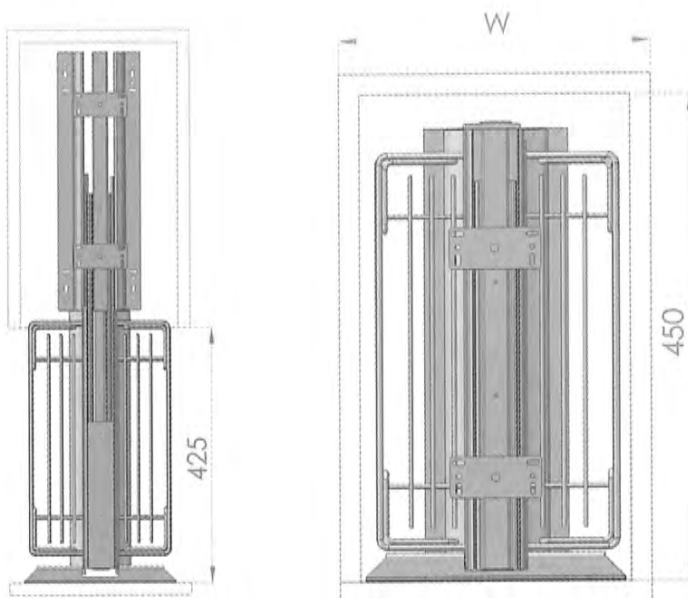

KITCHEN STORAGE

ARTIA CABINET HARDWARE SYSTEMS PULL OUT PANTRY UNITS

► Artia Cabinet Hardware Systems Pull-Out Pantry

- Pull-out pantry system for high storage units
- Full extension ball bearing slides
- 100kg load capacity
- Adjustable height frames
- Adjustable basket positions
- Self close action

Code	Description	Cabinet Height
551.GZHN168U2C.340	Suits 300mm Cabinet Width 6 Baskets	1680mm - 2175mm
551.GZHN168U3C.340	Suits 400mm Cabinet Width 6 Baskets	1680mm - 2175mm

Dimensions