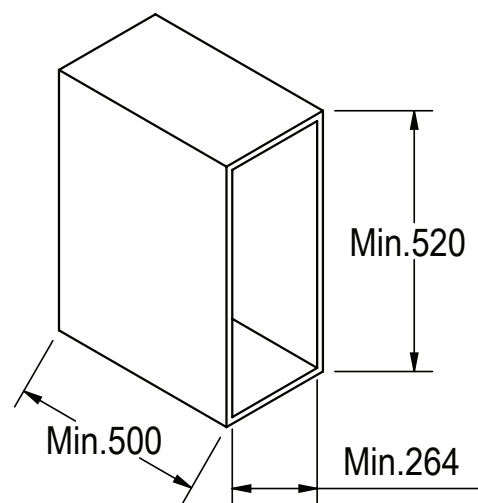

▶ VIVID Bottom-Mounted Pull-Out – 2 Baskets page 20

Code	☐	W	D	H
VKS.UCP.300BM.C	300	250	475	515