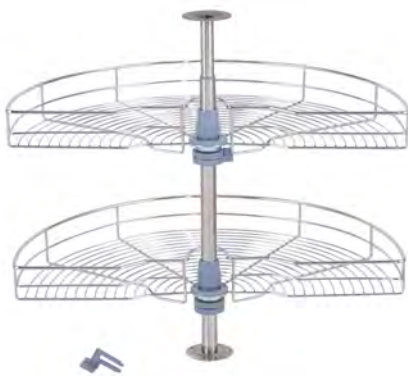

KITCHEN STORAGE

VIVID KITCHEN STORAGE SYSTEMS CORNER STORAGE

▶ VIVID 180° Half Moon Corner Carousel

- Half moon carousel for corner cabinets
- 2 individually rotating shelves.
- Height adjustable upper basket.
- Flexible height to suit different spaces.
- Strong wiring with high quality chrome-plating.
- 10kg load capacity per tray, 20kg in total.
- 800mm wide cabinets.
- Requires 450mm wide door

Code	📏	DIA	H
VKS.C180.800.C	800	745	560-790