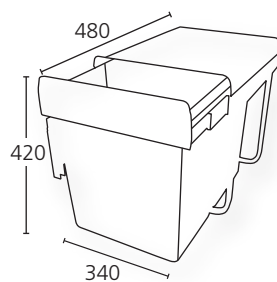

Code	Door Bracket	Capacity	Configuration
565.00004.001	-	40 litres	2 x 20 litre