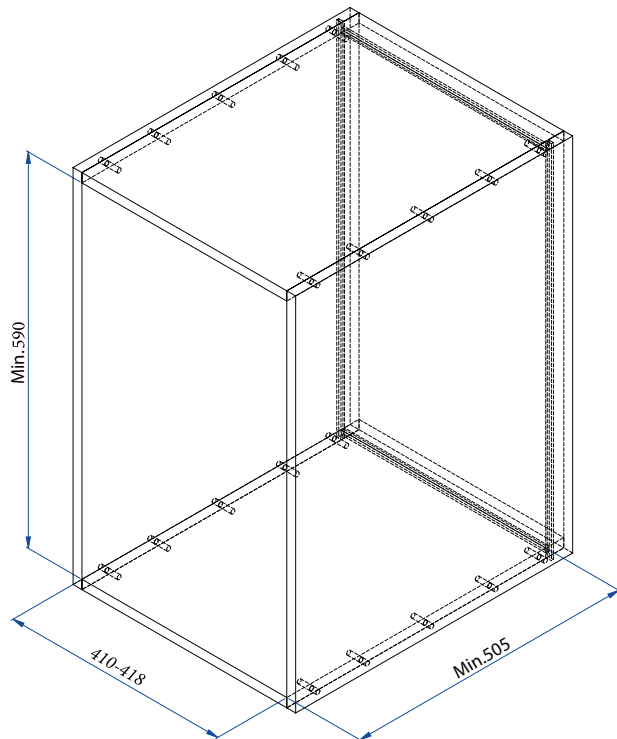

KITCHEN STORAGE

TECHNICAL INFORMATION

FOR DETAILED INSTALLATION INSTRUCTIONS, PLEASE VISIT WWW.ARTIA.COM.AU / WWW.ARTIA.CO.NZ

► **Sige Laundry Hampers**
page 14

Code	W	D	H
191505	450	410-418	590
191506	450	410-418	580

191505