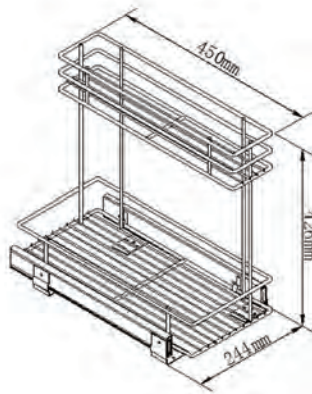

▶ Artia Cabinet Hardware Systems Pull-Out Rack

- Bottom-mounted
- Ideal for installation under laundry tubs

Code	Basket Dimensions
ADA-31345	244 x 426 x 450