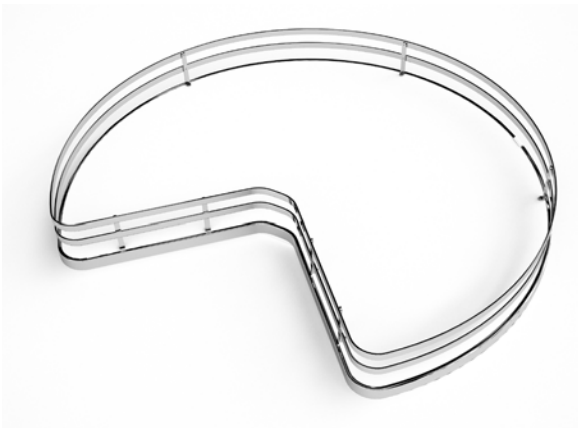

KITCHEN STORAGE

SIGE CORNER STORAGE

► Sige 3/4 Round Corner Carousel

- 270° or 3/4 round carousel for corner cabinets
- Set with two rotating shelves
- Installation directly onto cabinet shelf for optimum space utilisation
- Install two under the bench, install four to six for a complete corner pantry (dep. on available space)
- 25kg load capacity per shelf
- Solid white melamine base, flat railing with high quality chrome-plating
- To suit 900mm x 900mm external corner cabinet width
- Made In Italy

Code		DIA
191460	900 x 900	700