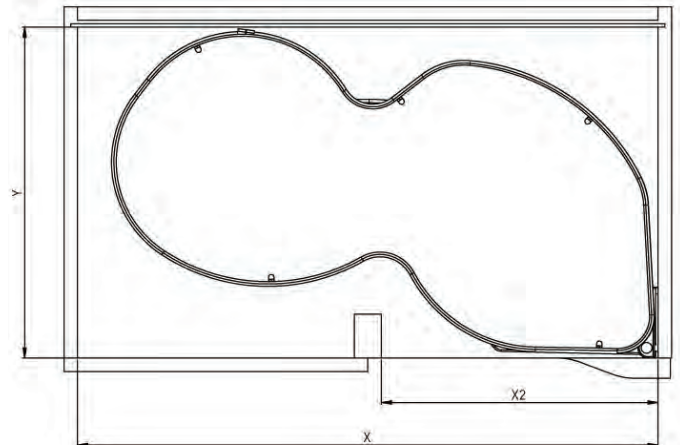

► Sige Pull-Out Swing Corner Shelf page 08

Code	Installation	☐	W	D
191412	Left	900	450	500
191413	Right	900	450	500