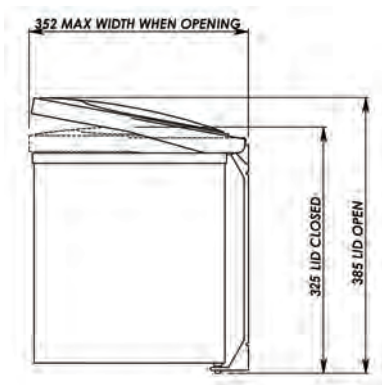

Code	Description
767005	White
767010	Stainless Steel