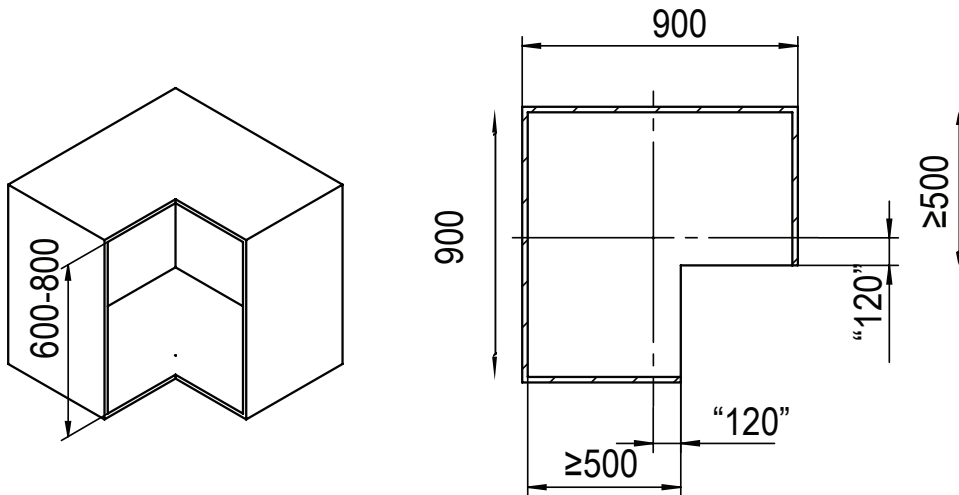

KITCHEN STORAGE

TECHNICAL INFORMATION

FOR DETAILED INSTALLATION INSTRUCTIONS, PLEASE VISIT WWW.ARTIA.COM.AU / WWW.ARTIA.CO.NZ

▶ VIVID 3/4 Round Corner Carousel - White Board page 18

Code	☐	DIA	H
VKS.C270.900.W	900	810	600-750