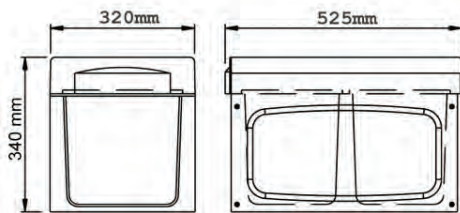

KITCHEN STORAGE

KIMBERLEY™ WASTE ORGANISER SOLUTIONS

▶ Kimberley™ 30L Twin Bin Waste Organiser (320mm Wide)

- 30L storage capacity
- Sturdy hi-impact plastic frame
- Removeable hi-impact plastic bins – easy to clean
- Suit left or right hand opening
- Cleverly designed closed lid results in minimal airflow, preventing odours

Code	D	W	H	Colour	Size
767006	525mm	320mm	340mm	White	30 Litre