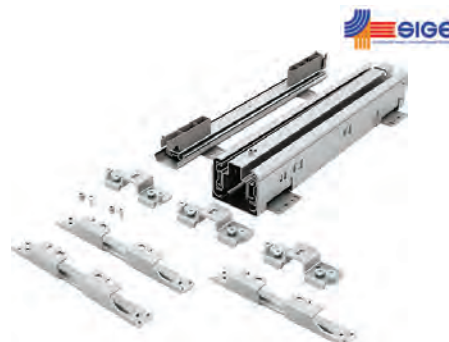

KITCHEN STORAGE

SIGE PULL OUT PANTRY UNITS

► Sige Pull-Out Pantry – Slide Kit

- Full-extension soft-close slides
- 120kg load capacity
- Includes door brackets with 3D adjustment
- To suit 300mm, 400mm and 500mm pantry widths
- Made In Italy

Code 1		W	D
191430	300	250	500
191440	400	350	500
191450	500	450	500

► Sige Pull-Out Pantry – Frame

- Pantry frame to suit pull-out pantry
- Height adjustable
- Made In Italy

Code 2		W	D	H
191407	300		500	1880-2180
	400		500	1880-2180
	500		500	1880-2180
191406	300		500	1615-1915
	400		500	1615-1915
	500		500	1615-1915