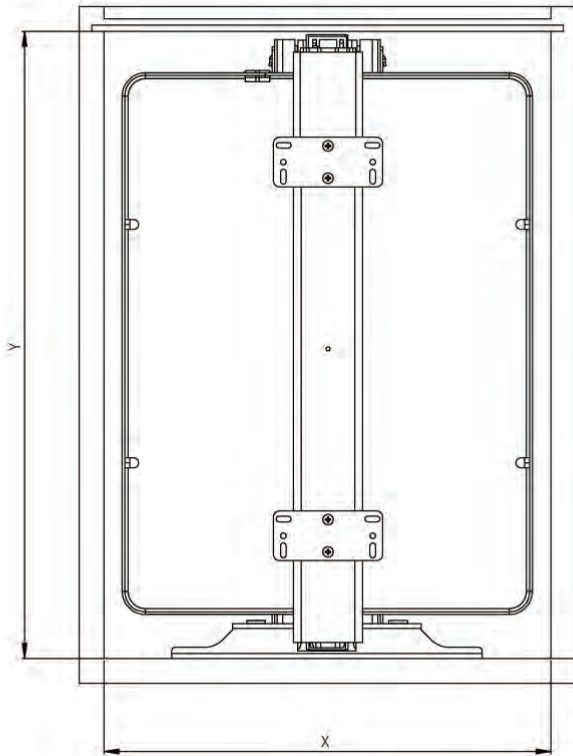

Legend

X Minimum Internal Cabinet Width | **X2** Door Width | **Y** Minimum Internal Cabinet Depth | **Z** Minimum Internal Cabinet Height

► Sige Pull-Out Pantry – Slide Kit page 04

| Code | 3 | ☐ | W | D | H | Qty |
|--------|-----|-----|-----|-----|---|-----|
| 191530 | 300 | 230 | 440 | 120 | 5 | |
| 191540 | 400 | 330 | 440 | 120 | 5 | |
| 191550 | 500 | 430 | 440 | 120 | 5 | |