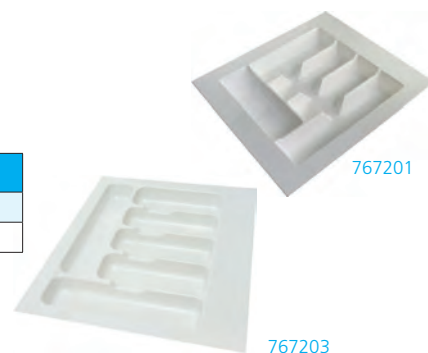

KIMBERLEY™ CUTLERY INSERTS

▶ Kimberley™ Moulded Cutlery Inserts

- Constructed in durable hi-impact styrene
- Side flanges for easy trimming to suit different size drawers
- 767203 has large deeper compartments and is suited to cabinets up to 600mm

KIMBERLEY™

Code	Depth (mm)	Width (mm)	Height (mm)
767201	346-435	306-450	55
767203	440-490	472-532	55