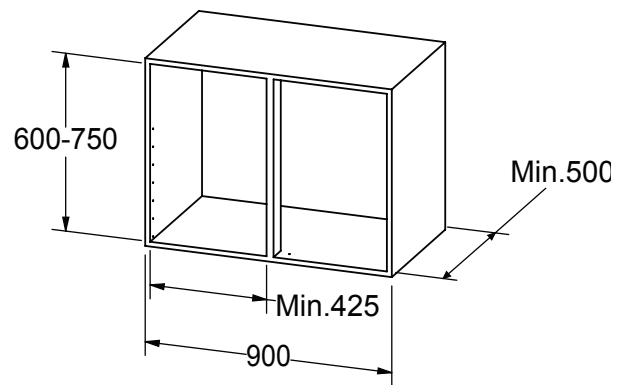

VKS.SCP.900L.W