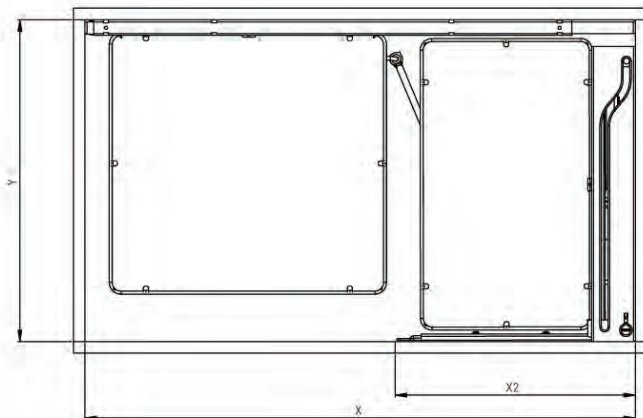

► Sige Pull-Out Corner Unit – Magic Corner page 08

Code	Installation	☐	W	D	H
191408	Left	Min. 900	860	500	600
191409	Right	Min. 900	860	500	600