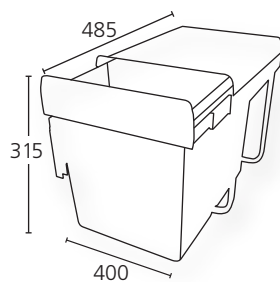

Code	Door Bracket	Capacity	Configuration
565.00006.001	-	30 litres	2 x 15 litre