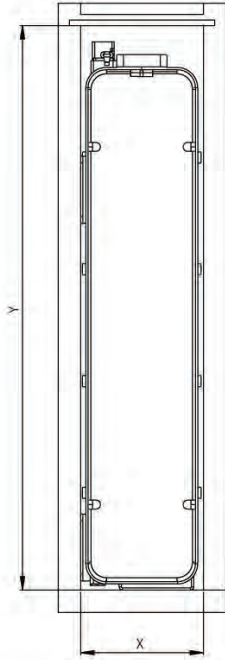

KITCHEN STORAGE

TECHNICAL INFORMATION

FOR DETAILED INSTALLATION INSTRUCTIONS, PLEASE VISIT WWW.ARTIA.COM.AU / WWW.ARTIA.CO.NZ

Legend

X Minimum Internal Cabinet Width **X2** Door Width **Y** Minimum Internal Cabinet Depth **Z** Minimum Internal Cabinet Height

► Sige Side-Mount Pull-Out – 2 Baskets page 06

Code	☐	W	D	H
191401	150	110	500	520