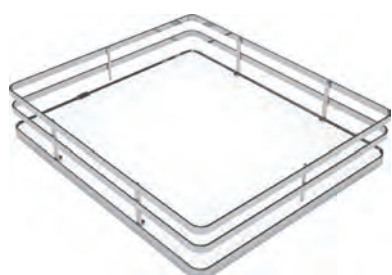

Additional Baskets

Code		W	D	H	Qty
191530-1	300	230	440	120	1
191540-1	400	330	440	120	1
191550-1	500	430	440	120	1

To complete a Sige pull-out pantry, order as follows:

- 1 x **1** (set)
- 1 x **2** (one frame)
- 1 x **3** (set of 5)