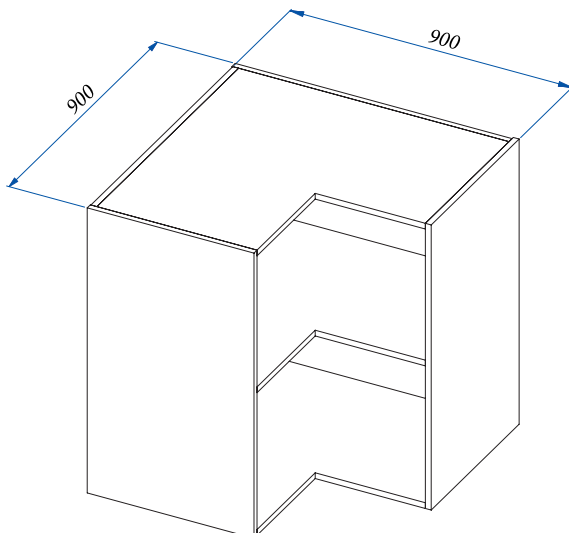

x= 288
y=162

► Sige Pull-Out Swing Corner – Installation Pole page 08

| Code | Icon | DIA |
|--------|------|-----|
| 191460 | | 700 |

KITCHEN STORAGE

TECHNICAL INFORMATION

FOR DETAILED INSTALLATION INSTRUCTIONS, PLEASE VISIT WWW.ARTIA.COM.AU / WWW.ARTIA.CO.NZ