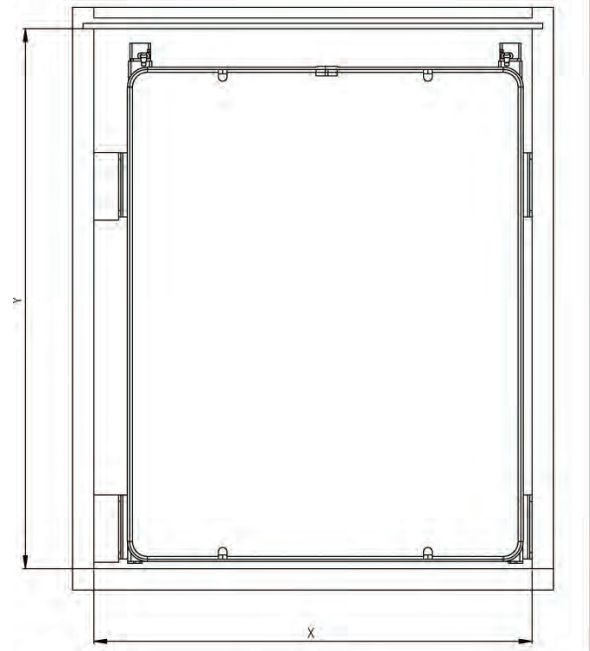

► Sige Pull-Out Shelf / Basket page 05

Code	☐	W	D	H
191404	450	410-418	500	160
191405	600	560-568	500	160